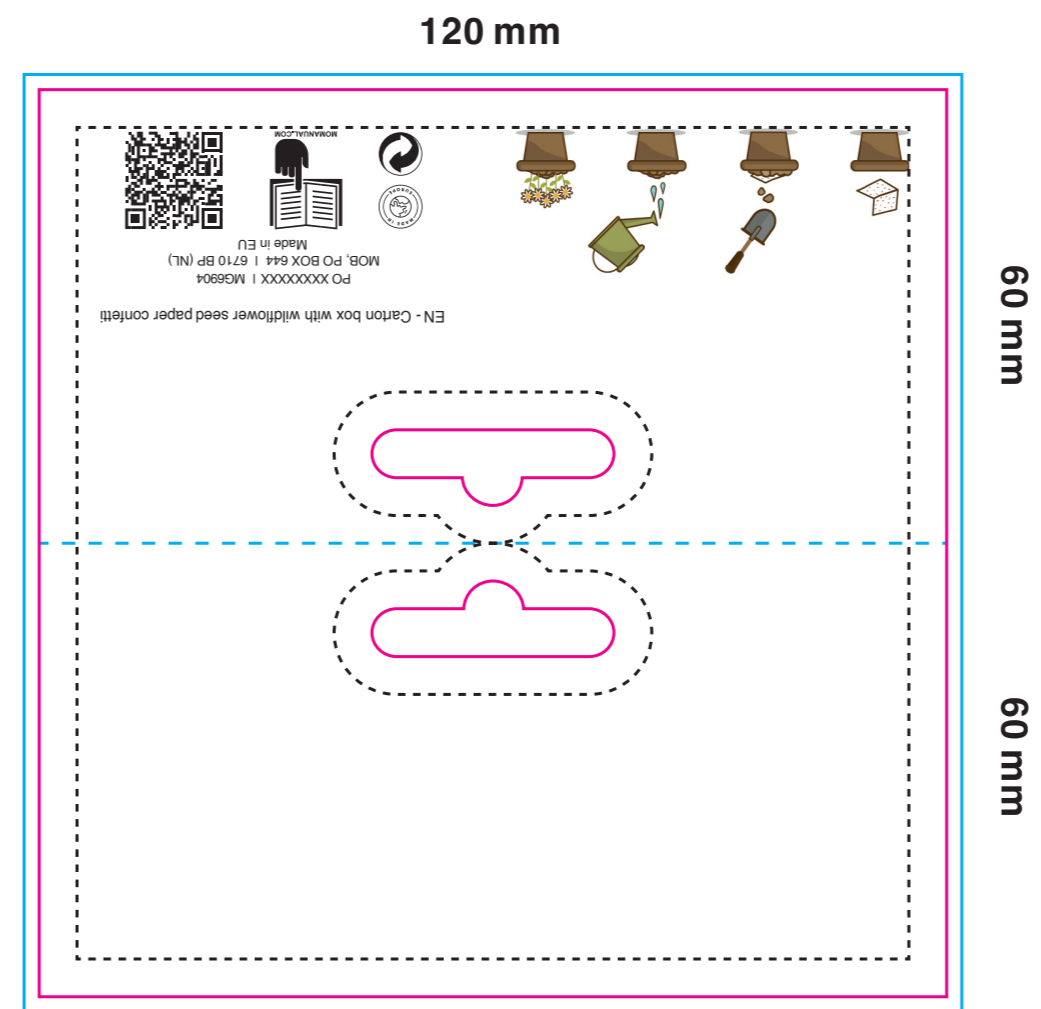

MG6904

BAG WITH SEEDPAPER CONFETTI

Bag Material: PAPER
Bag size: 115 x 160 mm
Confetti size: 20 mm dia.

SCALE 1:1

CONFETTI COLORS

	BABY BLUE (APPROX. 635 C)		BLUE (APPROX. 293 U)
	BABY PINK (APPROX. 671 C)		RED (APPROX. 185 U)
	LIGHT ORANGE (APPROX. 148 U)		ORANGE (APPROX. 158 U)
	LIGHT YELLOW (APPROX. 600 U)		YELLOW (APPROX. 108 U)
	LIGHT GREEN (APPROX. 7478 U)		GREEN (APPROX. 362 U)

CARTON PAPER COLOR

WHITE

OPTIONAL ADDITIONAL INGREDIENT TRANSLATIONS (ENGLISH IS ALWAYS DISPLAYED)

DE- SAATBOEMBIJZAMEN FÜR...
FR- KITDE CULTURE DE GRAINES EN BOULIE PRÉSENTÉES DANS UNE BOÎTE EN CARTON. INCLUANT DES GRAINES DE...
ES- KITDE CULTIVO DE SEMILLAS PRESENTADO EN CAJA DE CARTÓN. INCLUYE SEMILLAS DE...
IT- KITPER LA COLTIVAZIONE DI SEMI PRESENTATI IN UNA SCATOLA DI CARTONE. INCLUDE SEMI DI...
NL- ZAADBOEM KWEEKSETGE PRESENTÉERD IN KARTONEN DOOS. INCLUSIEF...
PL- ZESTAWO UPRAWY NASION PREZENTOWANYW KARTONOWYM PUDEŁKU ZAWIERAJĄCIEMIESZANKĘNASION

SEEDS NAMES & TRANSLATIONS

BACK
(LAYOUT UPSIDE DOWN)

FRONT

CARDBOARD DIE CUT

LEGEND:

- FINISHED COMPONENT
- FOLD LINE
- BLEEDLINE
- SAFEPRINT AREA