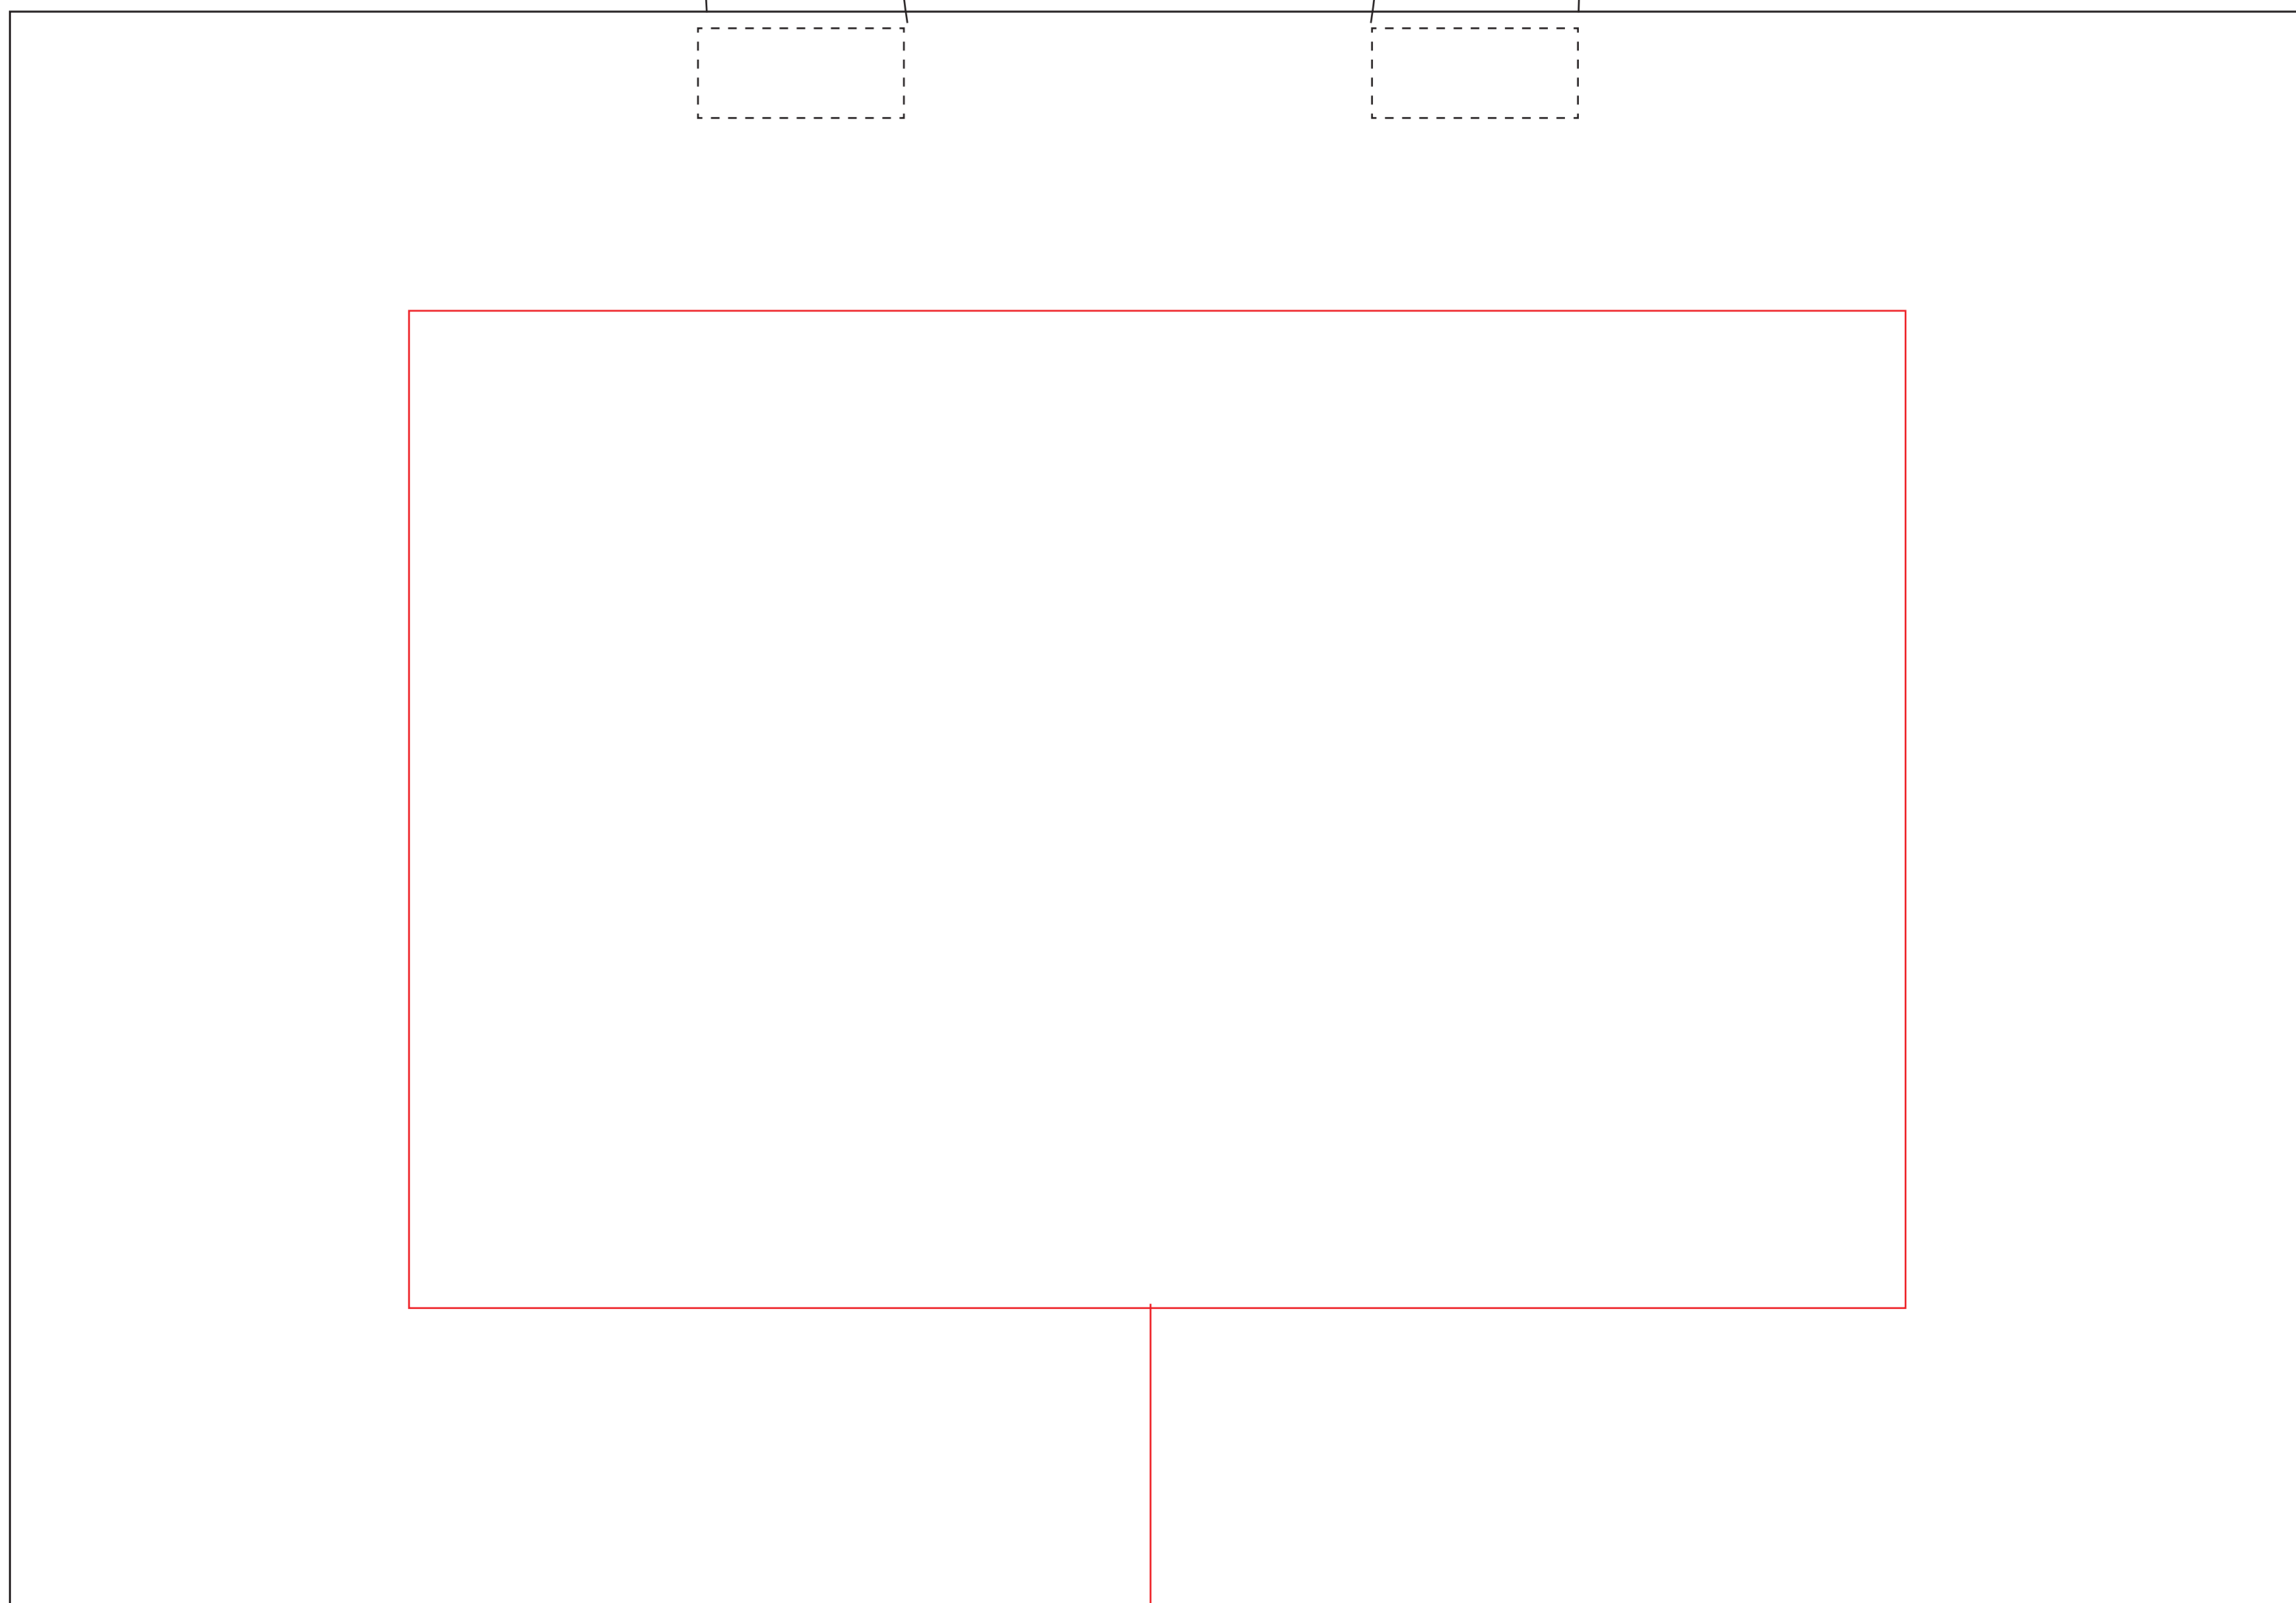

# Large (model 1018)

Bag size: 32 x 46 cm (H x W)

Max imprint size: 23 x 29 cm (H x W)